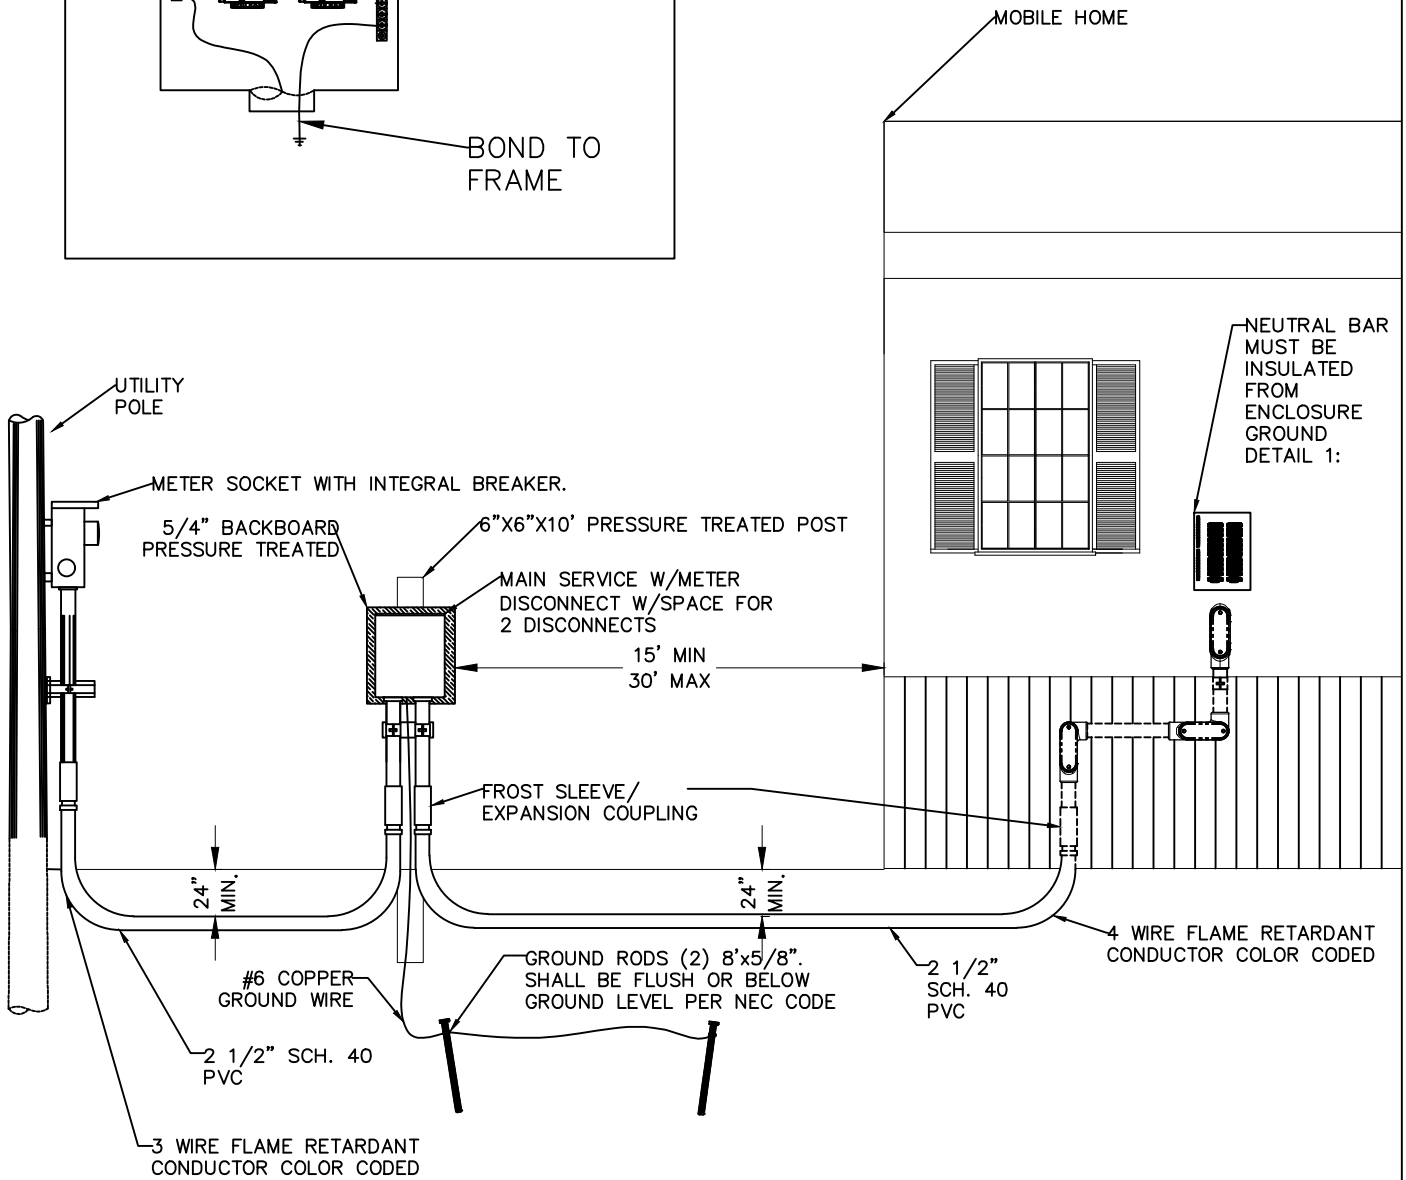

MOBILE HOME SERVICE (METER ON POLE)

REV	DATE	REVISION DESCRIPTION	DRN	CKD

VERMONT ELECTRIC CO-OP

energy smart today

DES: RJP	DRN: RJP
CKD:	SCALE: NONE
DATE: 07/10/2017	

VERMONT ELECTRIC COOPERATIVE INC.	
JOHNSON, VT	
MOBILE HOME SERVICE (METER ON POLE)	
DWG. NO.	741
REV	1