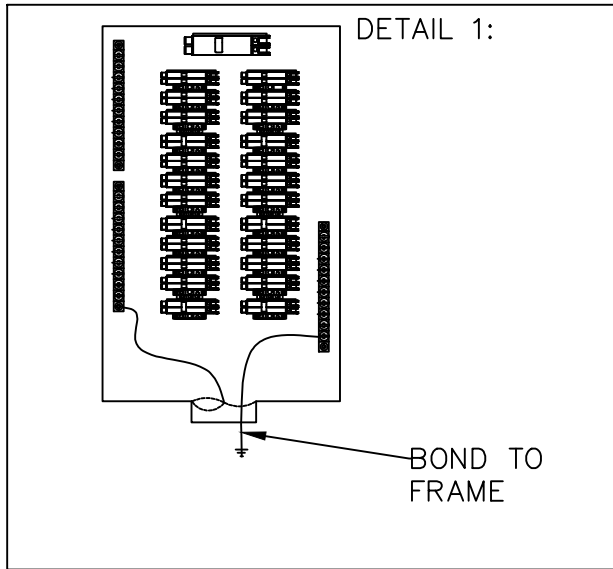

MOBILE HOME SERVICE (METER ON POLE)

REV	DATE	REVISION DESCRIPTION	DRN	CKD

VERMONT ELECTRIC CO-OP

energy smart today

DES: RJP	DRN: RJP
CKD:	SCALE: NONE
DATE: 07/10/2017	

VERMONT ELECTRIC COOPERATIVE INC.	
JOHNSON, VT	
MOBILE HOME SERVICE (METER ON POLE)	
DWG. NO.	741
REV	1